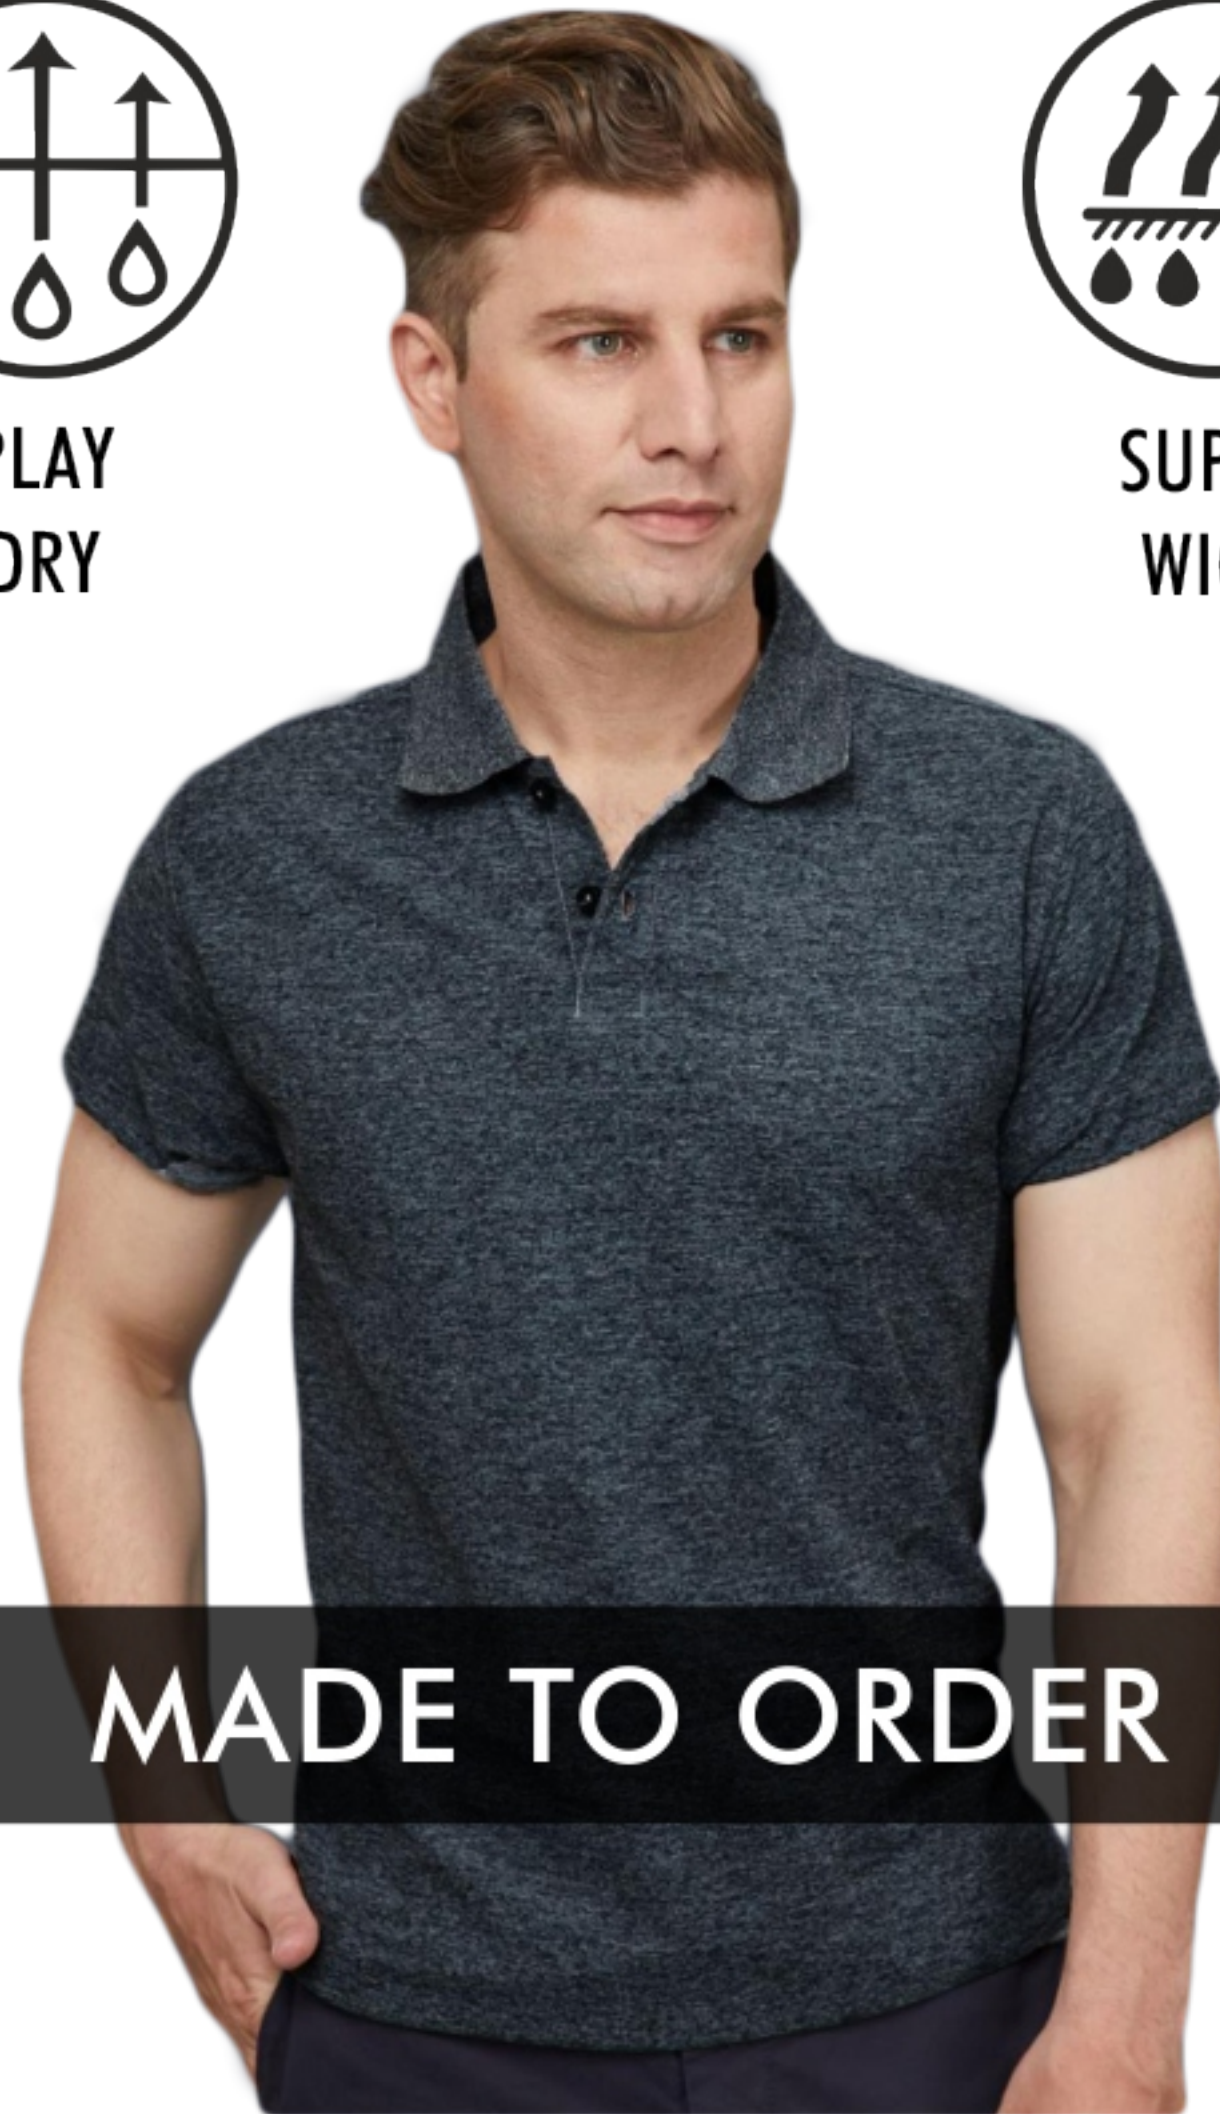

MADE TO ORDER

100% POLYESTER PLAY DRY COLLAR POLO T-SHIRT
200 GSM MARS DRY FIT PIQUE FABRIC
SIZE LABEL ONLY - NO BRAND LABEL

WHATSAPP : +91-98435-25000